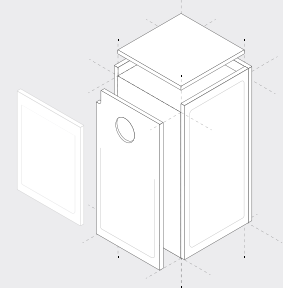

Waste Openings

Recycler Openings

YOUR PARTNER FOR SUPERIOR SITE FURNISHINGS

Commercial Zone provides creative site furnishing solutions built for a wide range of needs, environments and budgets. With our vast portfolio of top-quality products, we work directly with you to develop a collection that is not only functional but incorporates details that enhance your brand and elevate your customers' overall experience.

CUSTOMIZABLE

DURABLE

RECYCLABLE

MADE IN
THE USA